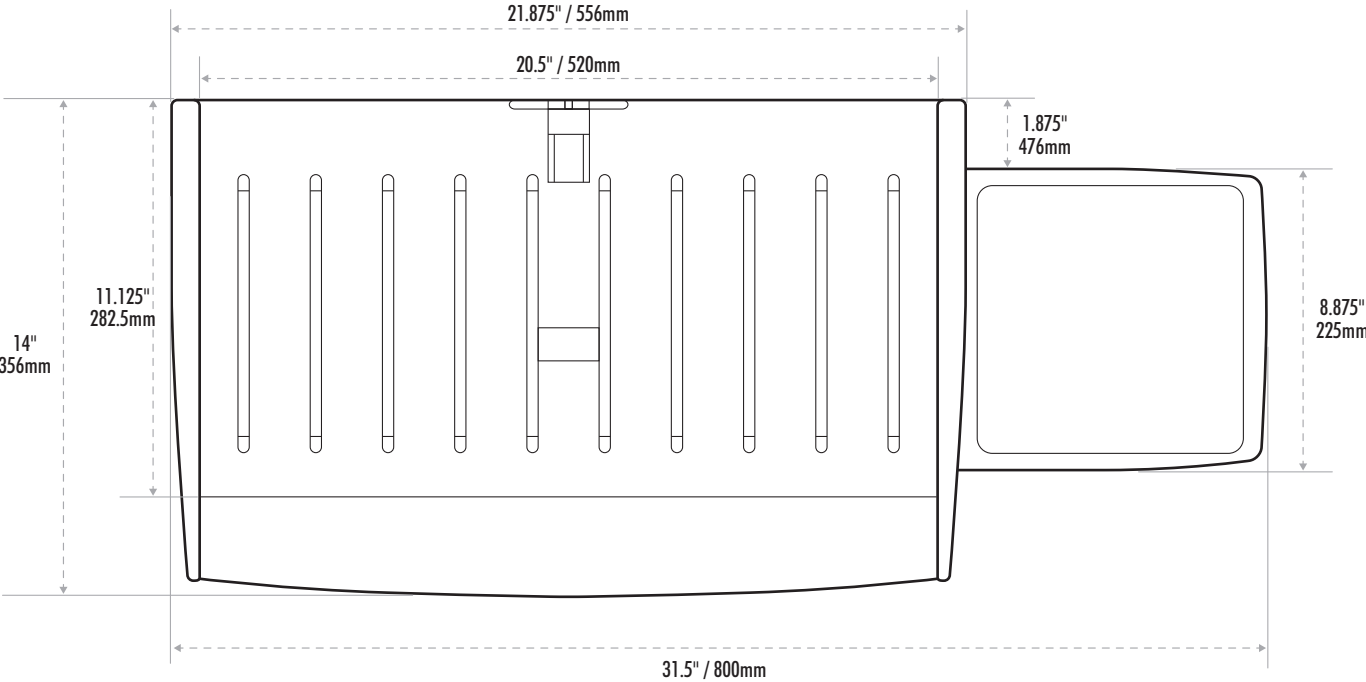

Office Suites™ Deluxe Keyboard Manager

Dimensions

Mouse Platform Side