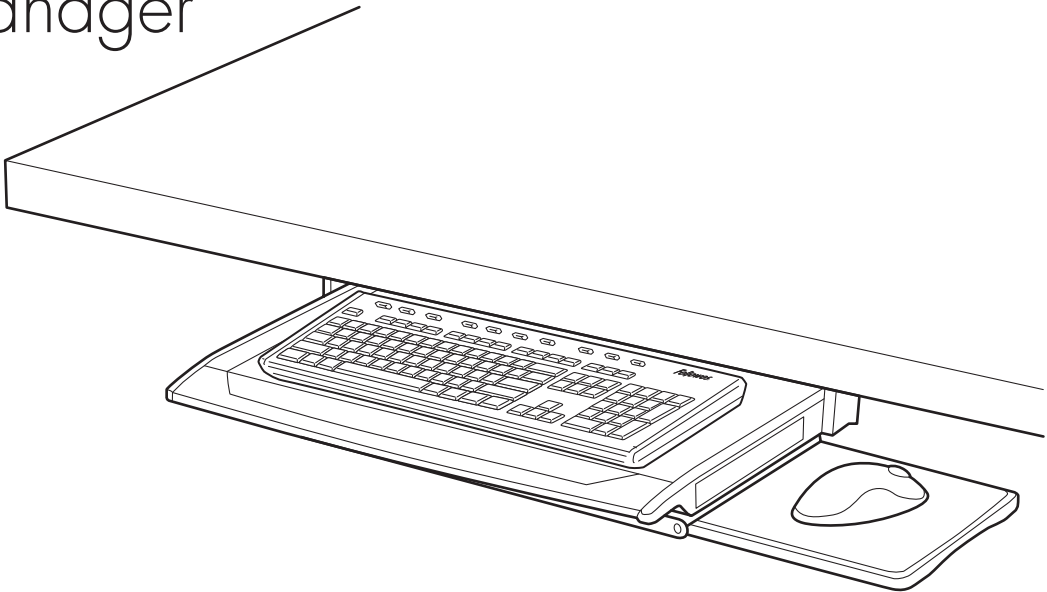

Office Suites™ Deluxe Keyboard Manager

Dimensions

Mouse Platform Side